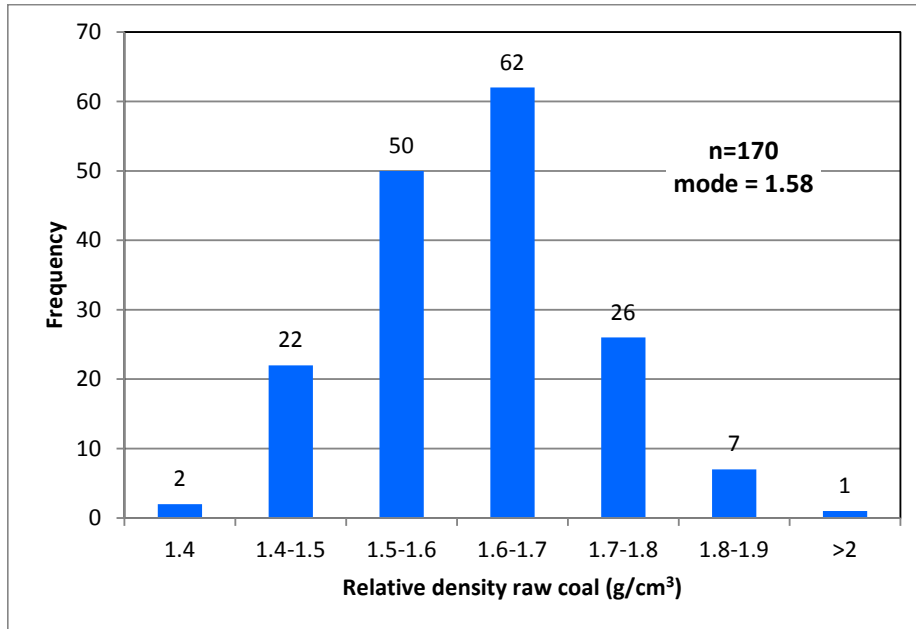

APPENDIX 13

Analytical data plots Departmental coal reconnaissance boreholes Galilee Basin

Analytical data plots—departmental coal reconnaissance boreholes, Galilee Basin

Coal quality concentrations and mode values, and south–north spatial distribution

Regional coal quality relationships