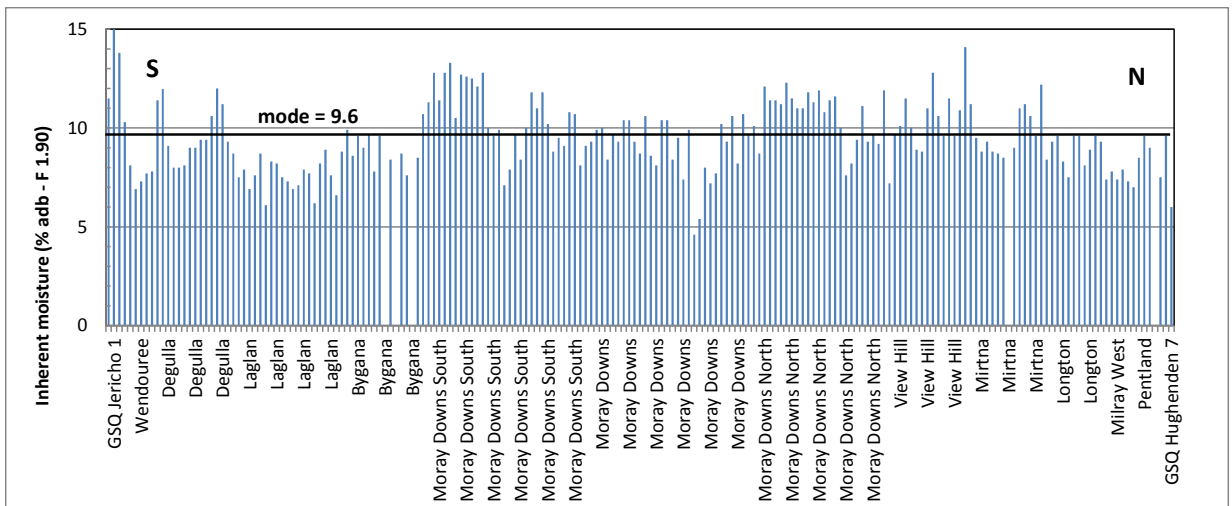

APPENDIX 13

Analytical data plots Departmental coal reconnaissance boreholes Galilee Basin

Analytical data plots—departmental coal reconnaissance boreholes, Galilee Basin

Coal quality concentrations and mode values, and south–north spatial distribution

Regional coal quality relationships