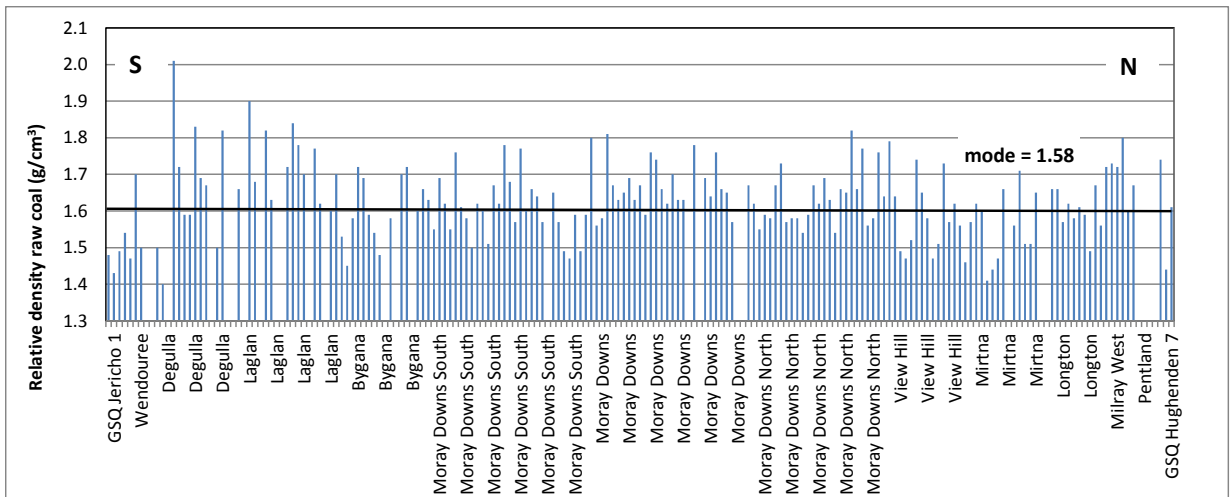

APPENDIX 13

Analytical data plots Departmental coal reconnaissance boreholes Galilee Basin

Analytical data plots—departmental coal reconnaissance boreholes, Galilee Basin

Coal quality concentrations and mode values, and south–north spatial distribution

Regional coal quality relationships