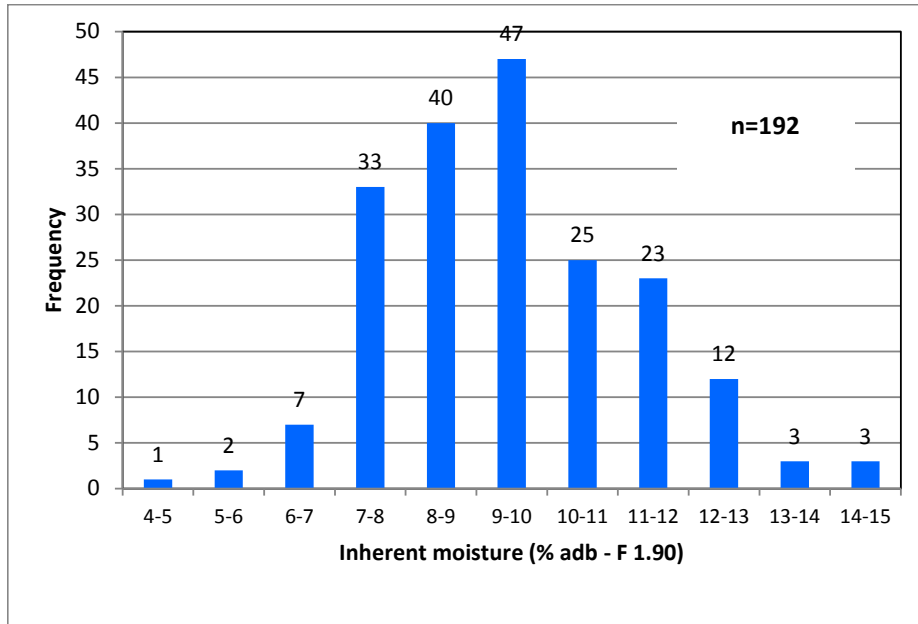

APPENDIX 13

Analytical data plots Departmental coal reconnaissance boreholes Galilee Basin

Analytical data plots—departmental coal reconnaissance boreholes, Galilee Basin

Coal quality concentrations and mode values, and south–north spatial distribution