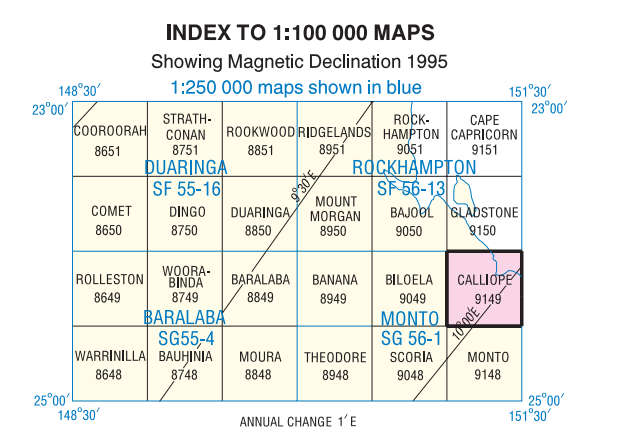

COMMODITY ABBREVIATIONS	PRIMARY COMMODITY SYMBOLS		
Antimony	Sb	★	Antimony
Copper	Cu	●	Copper
Gold	Au	○	Gold
Gypsum	Sp	○	Ilmenite
Ilmenite	Im	+	Iron
Iron	Fe	+	Lead
Lead	Pb	+	Limestone
Limestone	Ls	●	Molybdenum
Molybdenum	Mo	●	Oil Shale
Oil Shale	Ol	▲	Silver
Rutile	R	▲	Tungsten
Silver	Ag	▲	Wollastonite
Tungsten	Wt	▼	
Wollastonite	Wt	▼	Strike direction
Zircon	Zr	▼	

Mineral occurrence information compiled from literature search and field investigations by D.A. Morwood
Cartography by Graphical Services Unit
This map incorporates topographic data which is:
© Commonwealth of Australia (Geoscience Australia) 1973. All rights reserved
This map has been prepared as a contribution to the
Geomap 2005 Program
and is available separately or accompanying
Queensland Geological Record 2002/2 entitled:
"Mineral occurrences - Monto, Calliope and Biloela 1:100 000 Sheet areas"