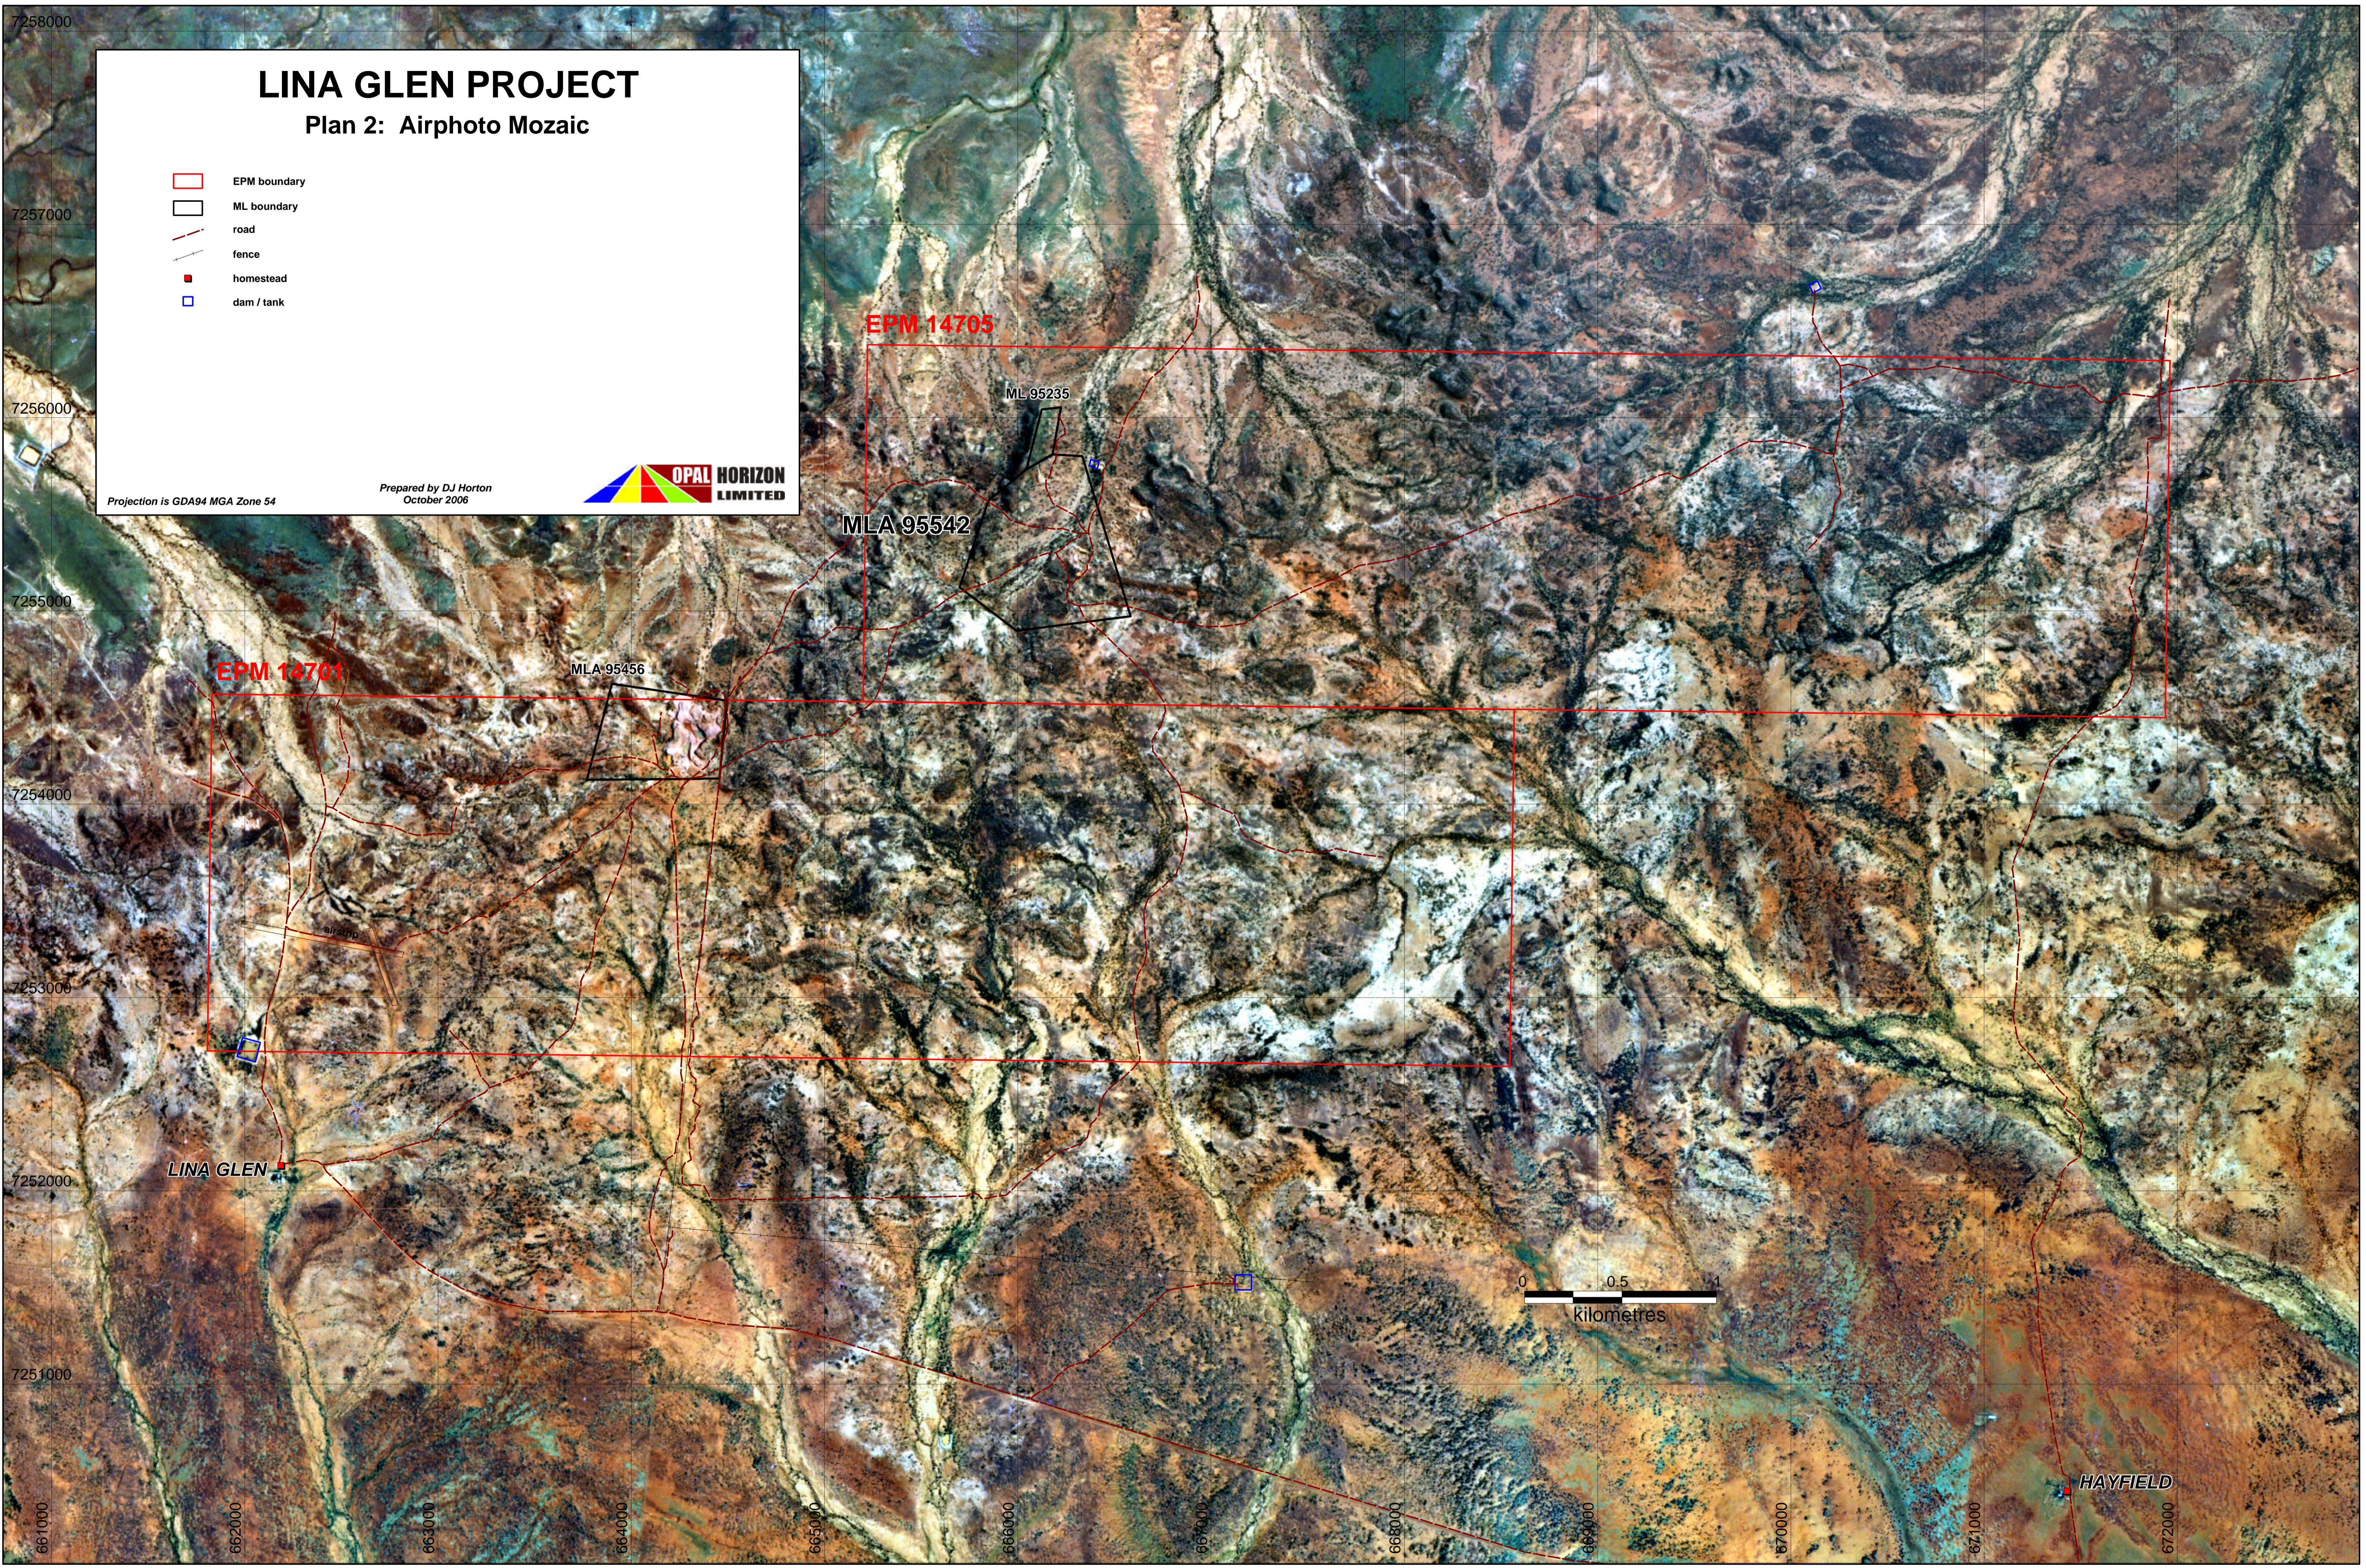

LINA GLEN PROJECT

Plan 2: Airphoto Mozaic

-  EPM boundary
-  ML boundary
-  road
-  fence
-  homestead
-  dam / tank

Prepared by DJ Horton
October 2006

Projection is GDA94 MGA Zone 54

HAYFIELD